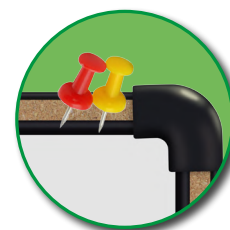

Cork Frame
Marco de corcho

ST-WB-64 58.5 x 43 cm

Barcode	Unit
---------	------

7 453015 156966 1 Pc

1 74 53015 15696 3 24 Pcs

Magnetic tripod easel with paper pad holder
 Trípode Caballete magnético

ST-RT-005 **100 x 70 cm**