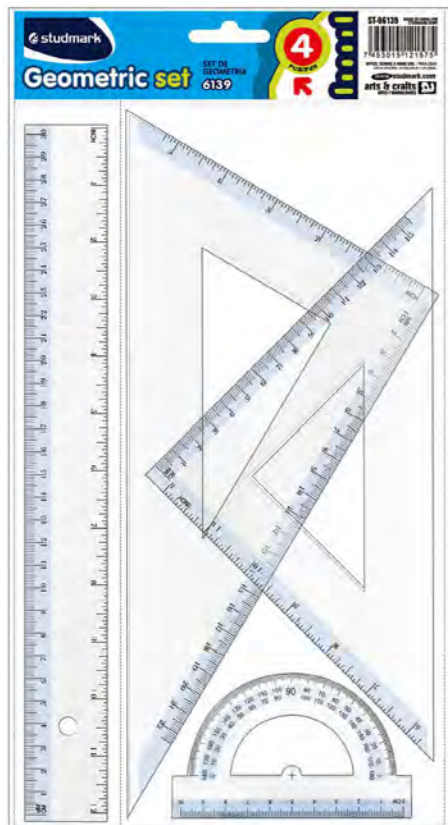

Set (4 pcs/pzs) 1/24/144

T9008 20 cm - 8"

Set (4 pcs/pzs) 1/24/144

T9011 20 cm - 8"

Set (4 pcs/pzs) 1/24/144

ST-06153 20 cm - 8"

Set (4 pcs/pzs) 1/36/288

- Geometry sets
- Juegos de geometría

Triangle sets / Juegos de escuadras

ST-06147

Set (2 pcs/pzs) 1/12/144

T9023 16 - 24 cm

Set (2pcs/pzs) 1/24/288

Geometry sets / Juegos de geometría

T9013 30 cm - 12"

Set (4pcs/pzs) 1/24/288

30cm / 12"

T9015 30 cm - 12"

Set (4pcs/pzs) 1/24/144

- Geometry sets
- Juegos de geometría

30cm / 12"

T9024 30 cm - 12"

U Set (4pcs/pzs) 1/24/144

T9026 30 cm - 12"

U Set (4pcs/pzs) 1/36/288

ST-06139 30 cm - 12"

U Set (4pcs/pzs) 1/24/144

ST-06154 30 cm - 12"

U Set (4 pcs/pzs) 1/24/144

- FLEX series
- Serie FLEX

Super FLEXIBLE rulers / Reglas Super FLEXIBLES

20cm / 8"