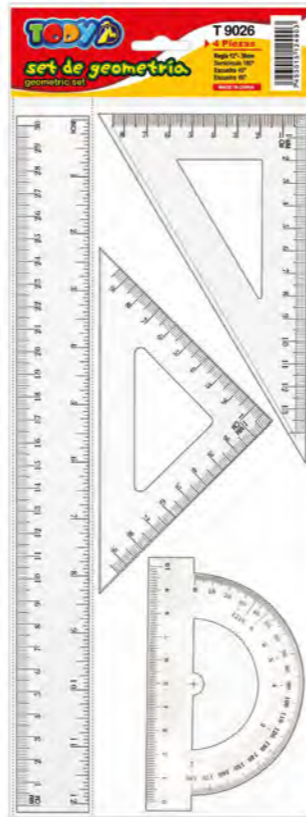

Set (4 pcs/pzs) 1/24/144

T9008 20 cm - 8"

Set (4 pcs/pzs) 1/24/144

T9011 20 cm - 8"

Set (4 pcs/pzs) 1/24/144

ST-06153 20 cm - 8"

Set (4 pcs/pzs) 1/36/288

- Geometry sets
- Juegos de geometría

Triangle sets / Juegos de escuadras

ST-06147

Set (2 pcs/pzs) 1/12/144

T9023 16 - 24 cm

Set (2pcs/pzs) 1/24/288

Geometry sets / Juegos de geometría

T9013 30 cm - 12"

Set (4pcs/pzs) 1/24/288

30cm / 12"

T9015 30 cm - 12"

Set (4pcs/pzs) 1/24/144

- Geometry sets
- Juegos de geometría

30cm / 12"

T9024 30 cm - 12"

U Set (4pcs/pzs) 1/24/144

T9026 30 cm - 12"

U Set (4pcs/pzs) 1/36/288

ST-06139 30 cm - 12"

U Set (4pcs/pzs) 1/24/144

ST-06154 30 cm - 12"

U Set (4 pcs/pzs) 1/24/144

- FLEX series
- Serie FLEX

Super FLEXIBLE rulers / Reglas Super FLEXIBLES

20cm / 8"